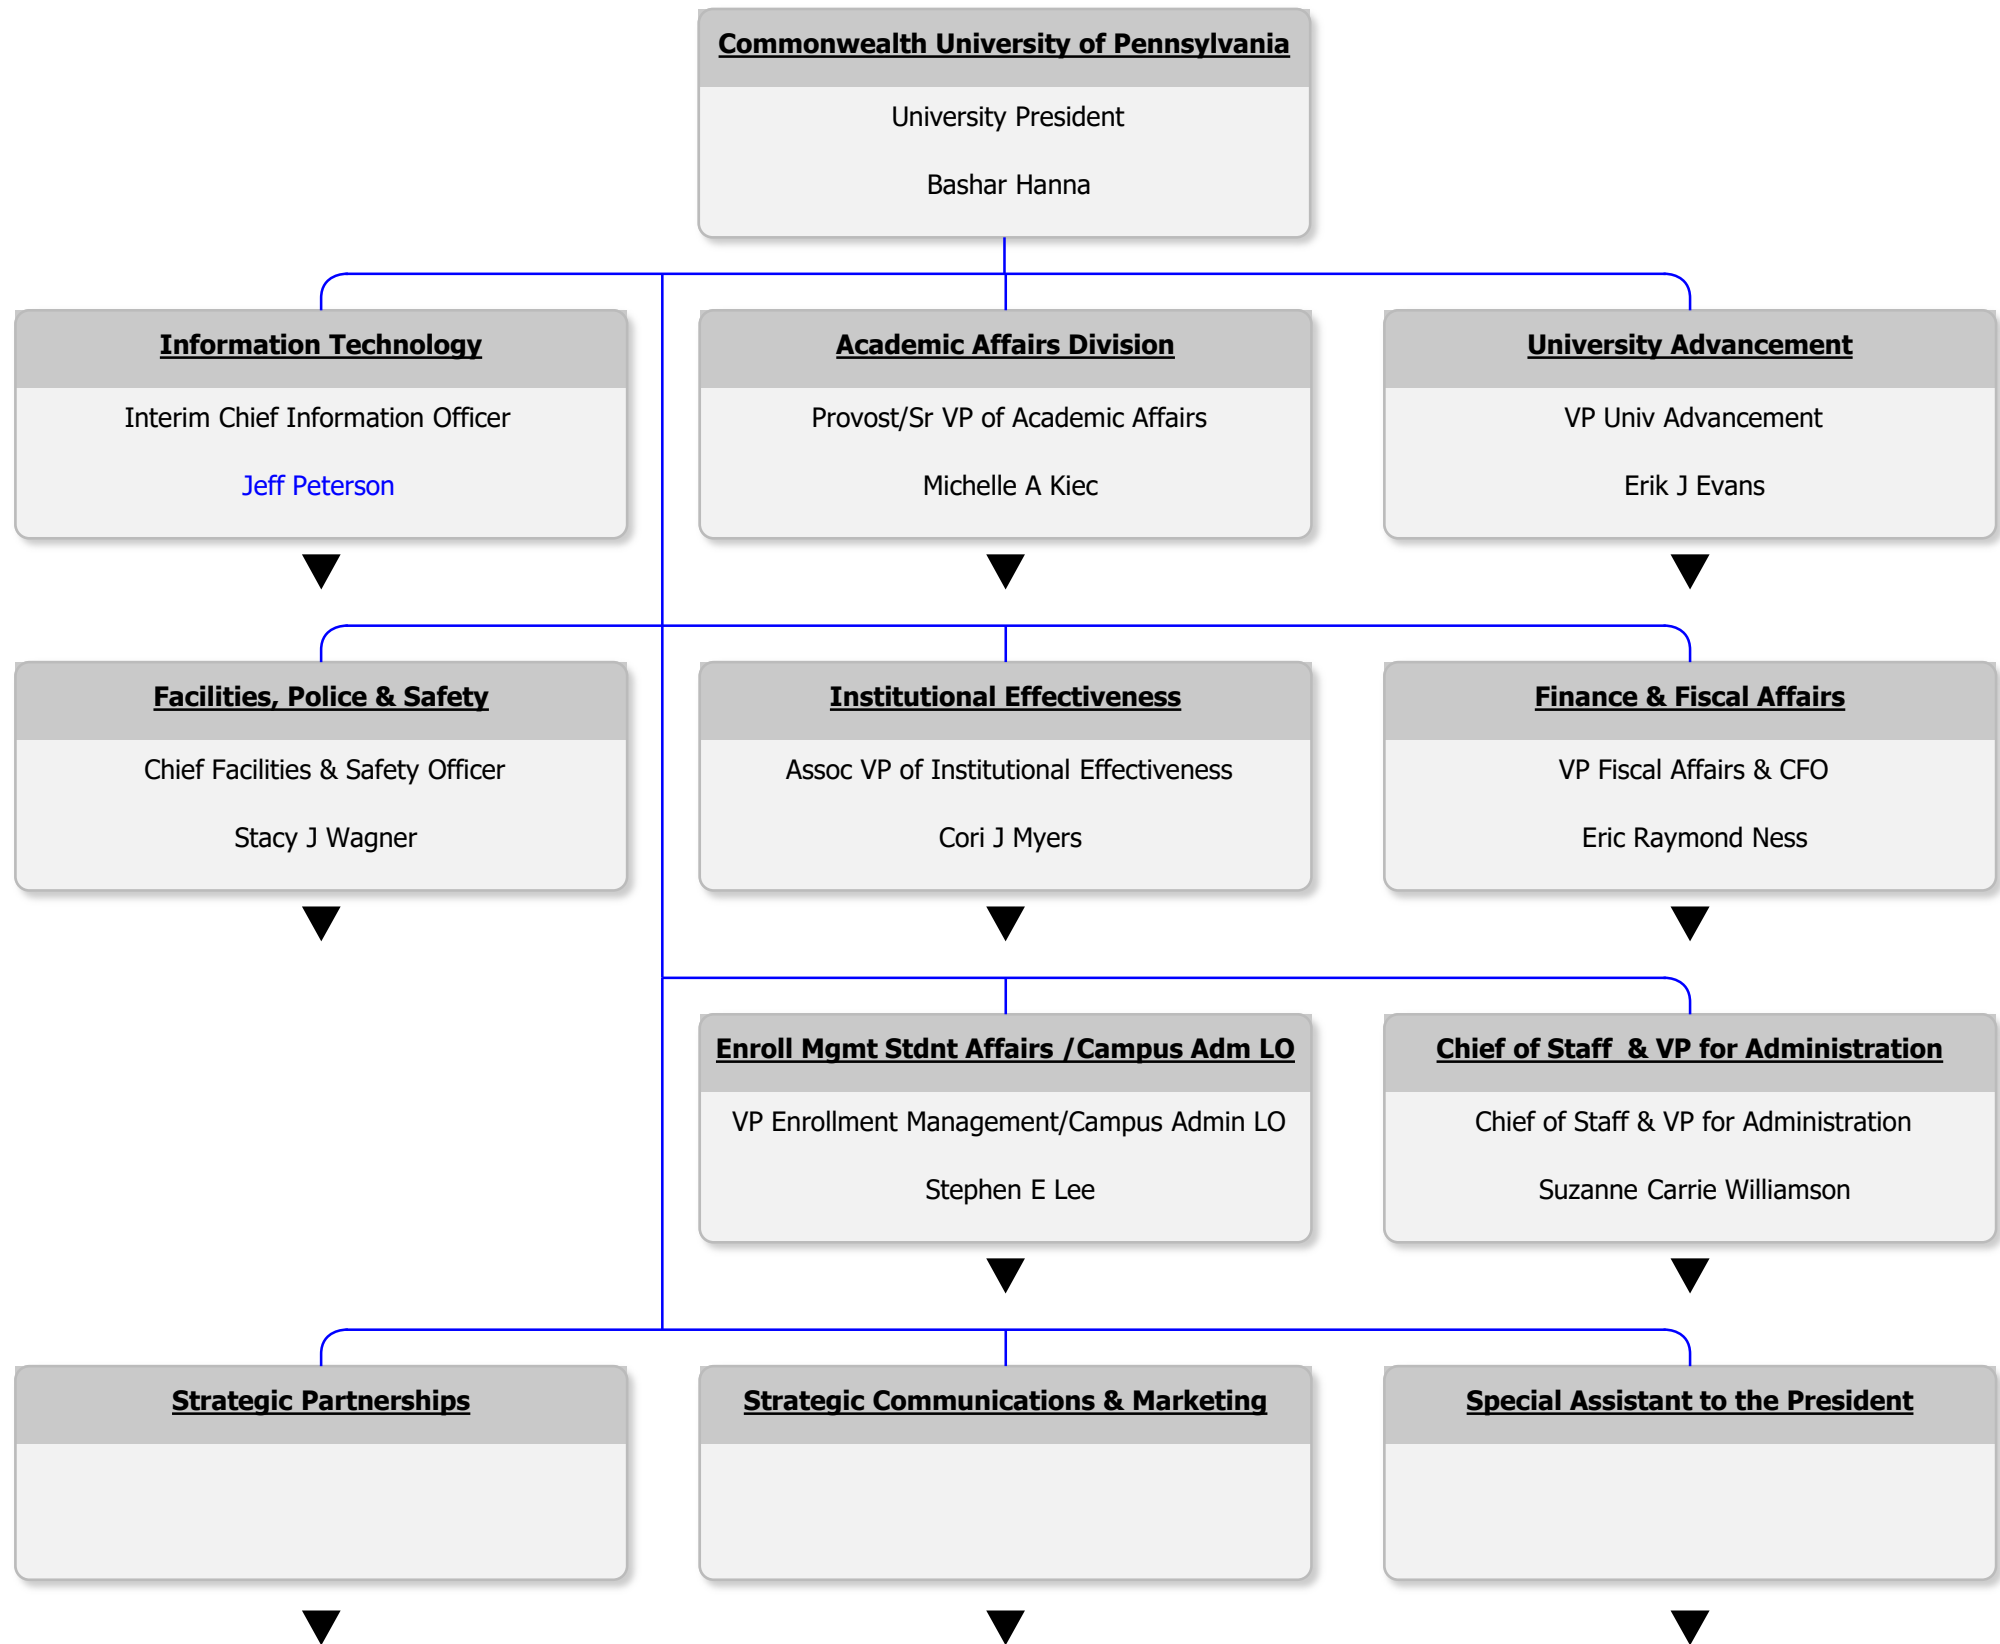

Commonwealth University of Pennsylvania

Chart

82_Commonwealth University of PA

View

Commonwealth University of Pennsylvania

Filter

Everyone

Academic Affairs Administrative Support
Senior Exec. Assoc. - Provost's Office
Melissa Marie Buck

Academic Affairs Administrative Support
TWOC Mgr 170/Administrative Assistant 1
[Andira C Dodge](#)

Compliance & Certification