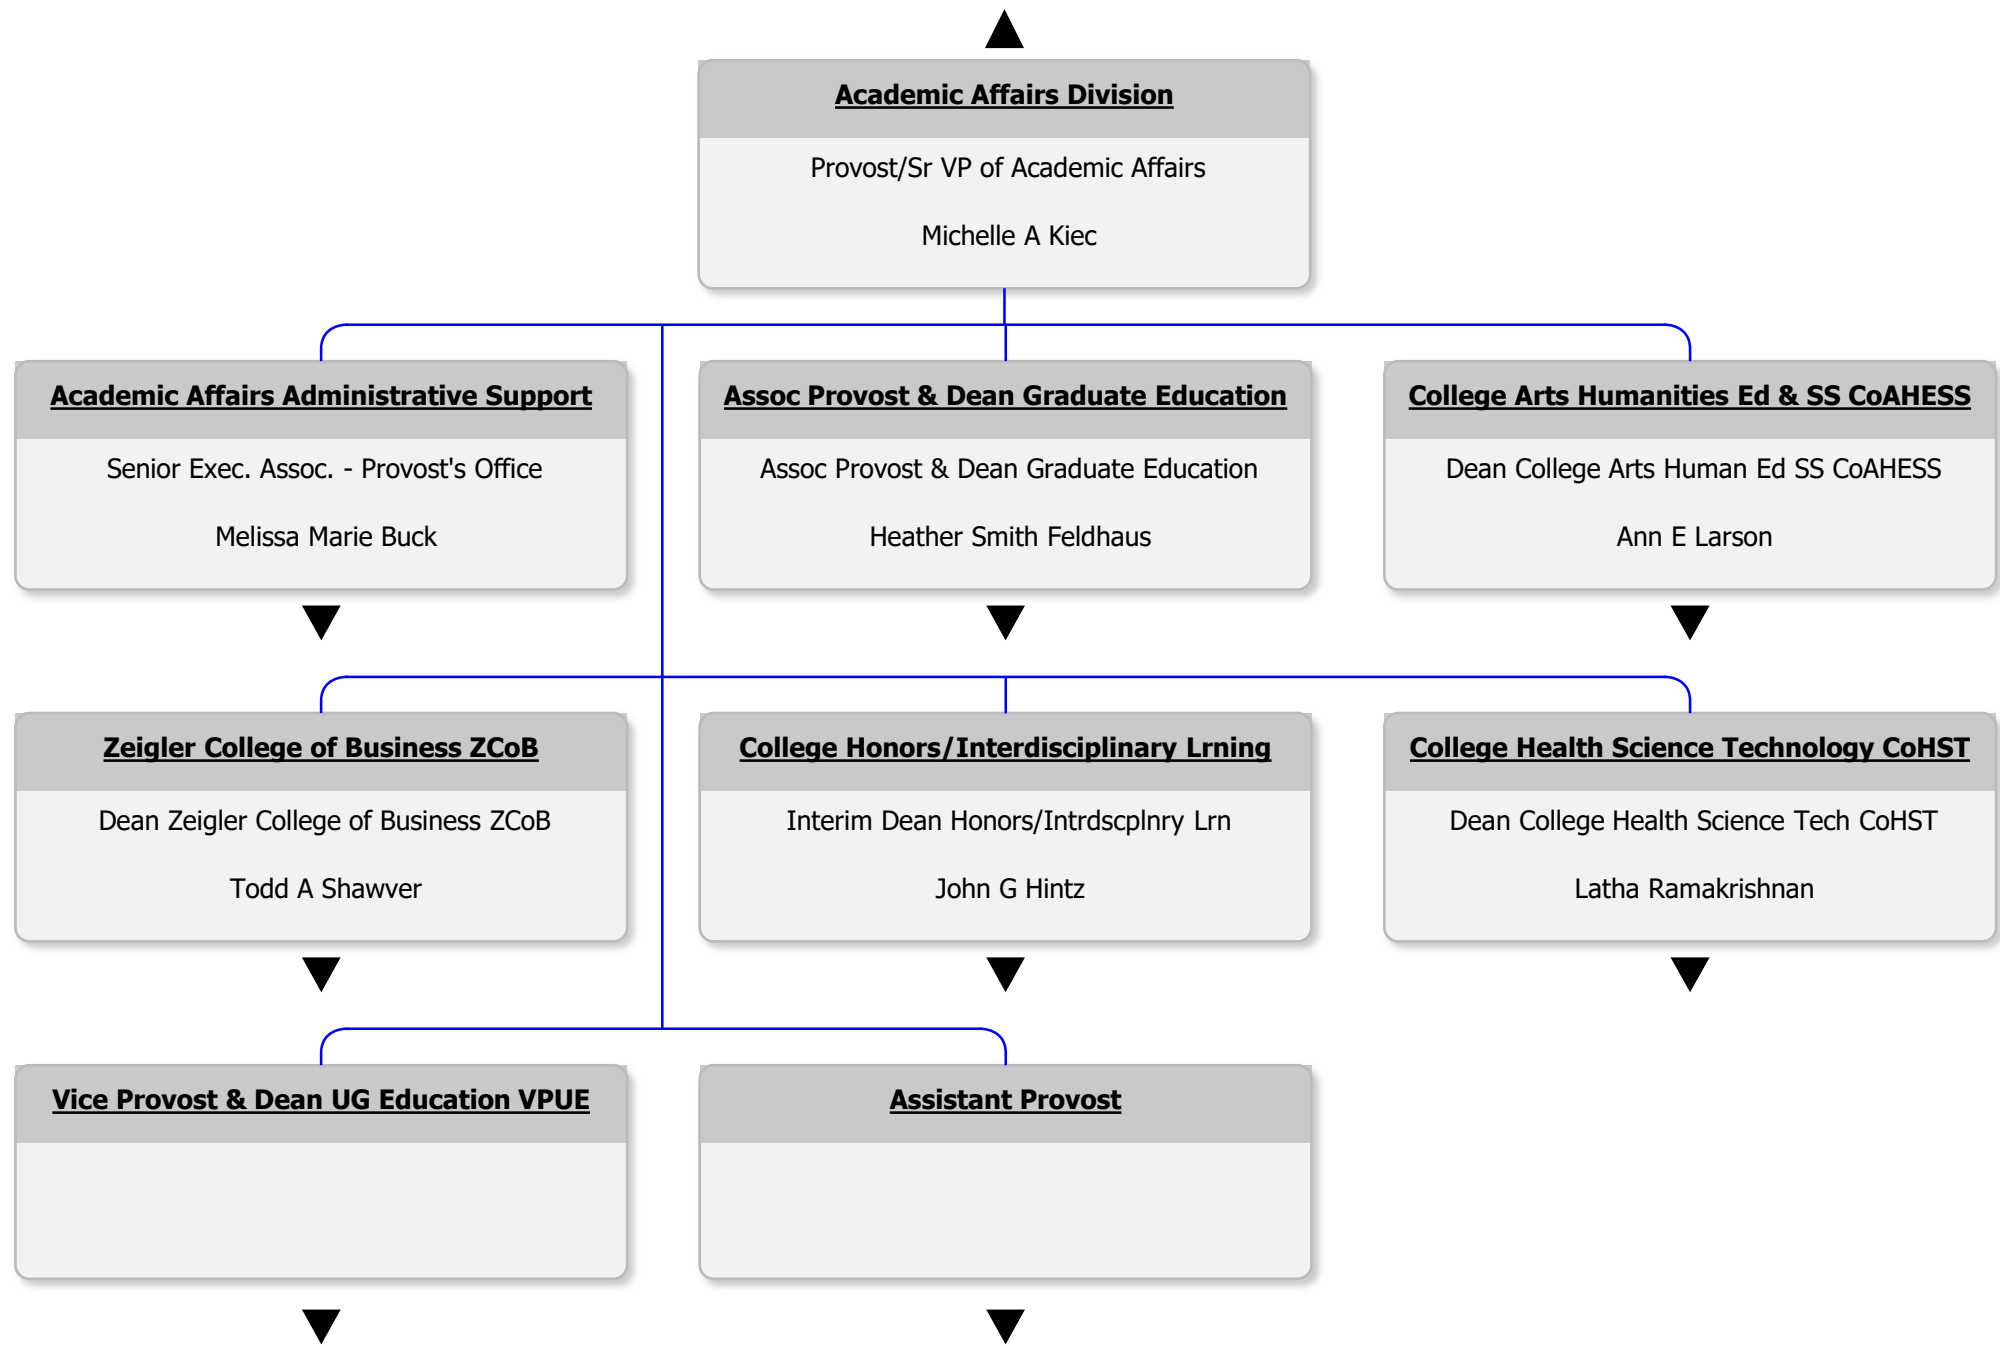

Commonwealth University of Pennsylvania

Chart

82_Commonwealth University of PA

View

Commonwealth University of Pennsylvania

Filter

Everyone

Academic Affairs Administrative Support
Senior Exec. Assoc. - Provost's Office
Melissa Marie Buck

Academic Affairs Administrative Support
TWOC Mgr 170/Administrative Assistant 1
[Andira C Dodge](#)

Compliance & Certification