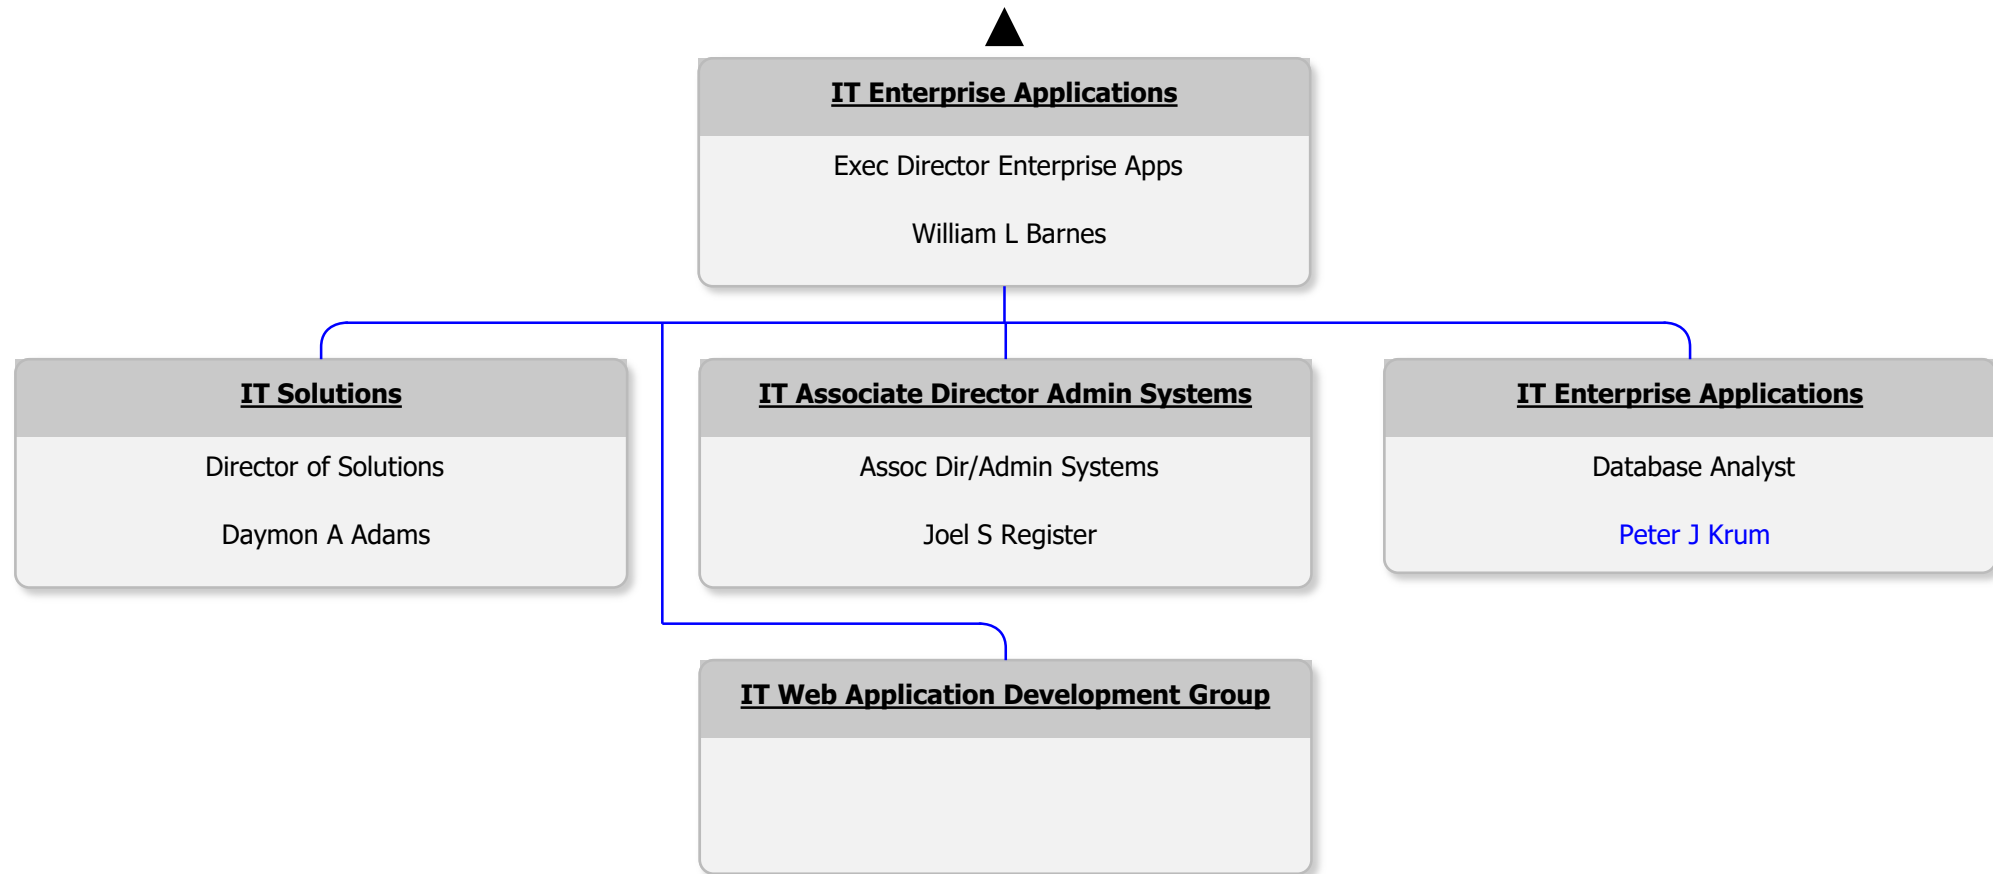

Commonwealth University of Pennsylvania

Chart

82_Commonwealth University of PA

View

Commonwealth University of Pennsylvania

Filter

Everyone

Academic Affairs Administrative Support
Senior Exec. Assoc. - Provost's Office
Melissa Marie Buck

Academic Affairs Administrative Support
TWOC Mgr 170/Administrative Assistant 1
[Andira C Dodge](#)

Compliance & Certification