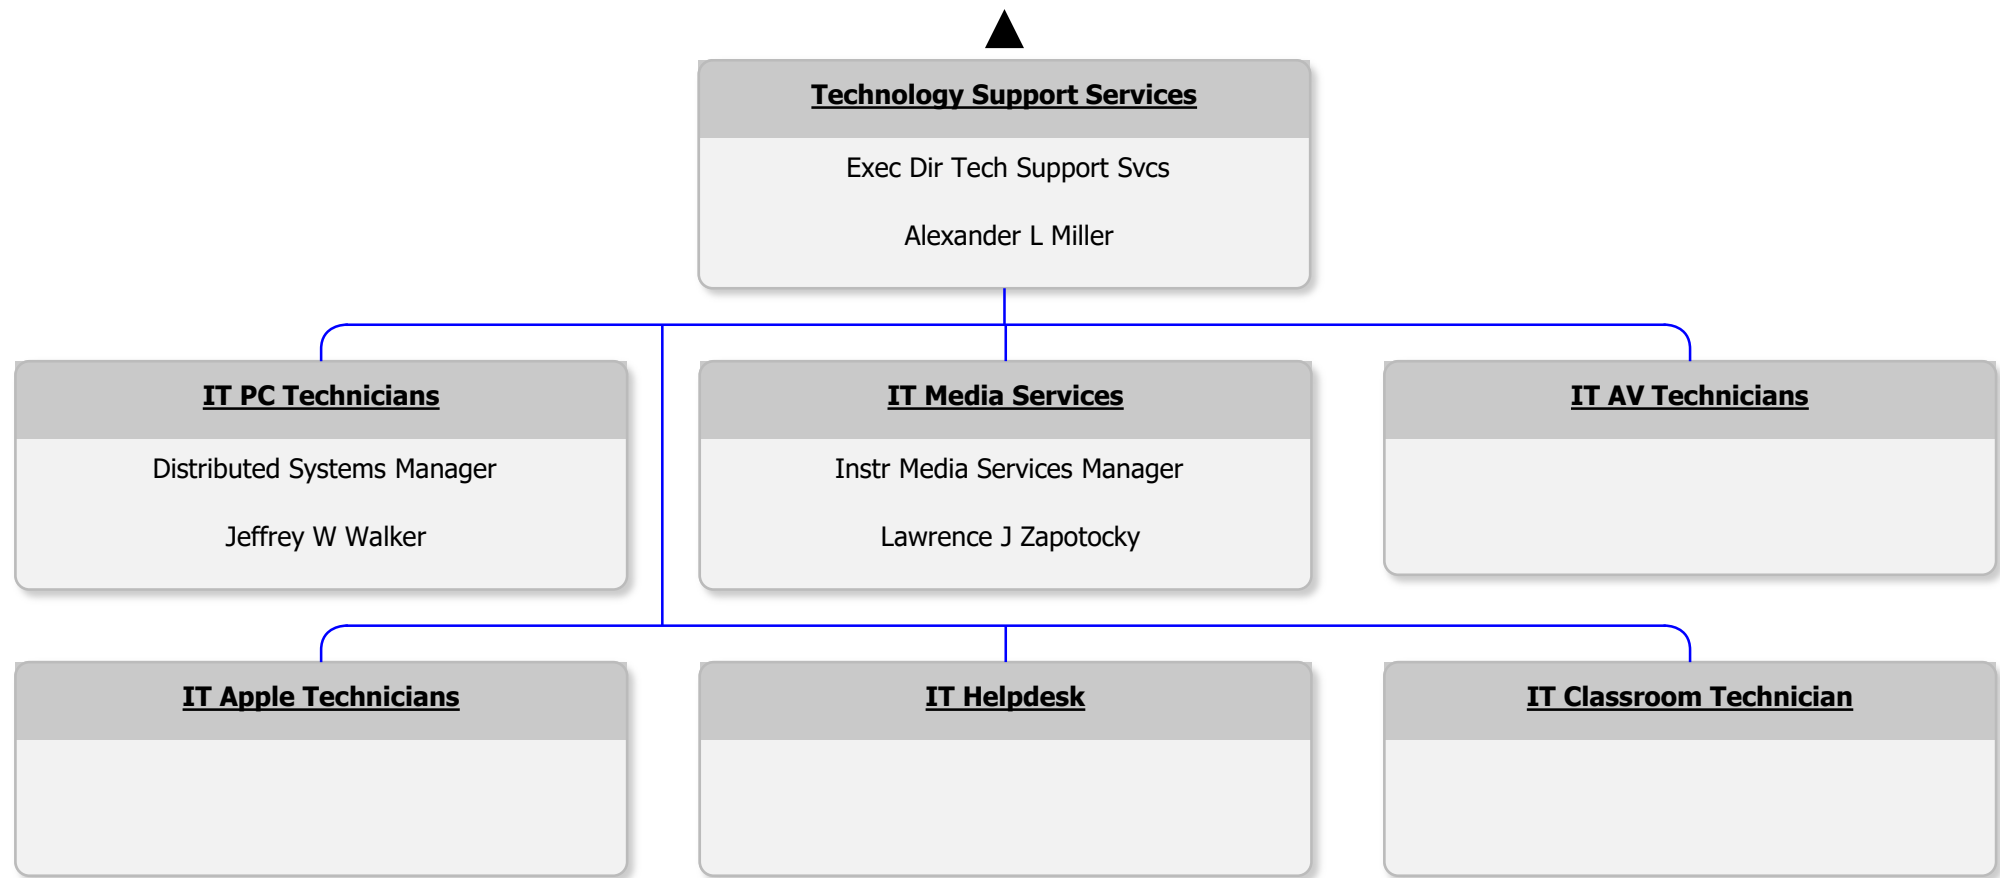

Commonwealth University of Pennsylvania

Chart

82_Commonwealth University of PA

View

Commonwealth University of Pennsylvania

Filter

Everyone

Academic Affairs Administrative Support
Senior Exec. Assoc. - Provost's Office
Melissa Marie Buck

Academic Affairs Administrative Support
TWOC Mgr 170/Administrative Assistant 1
[Andira C Dodge](#)

Compliance & Certification