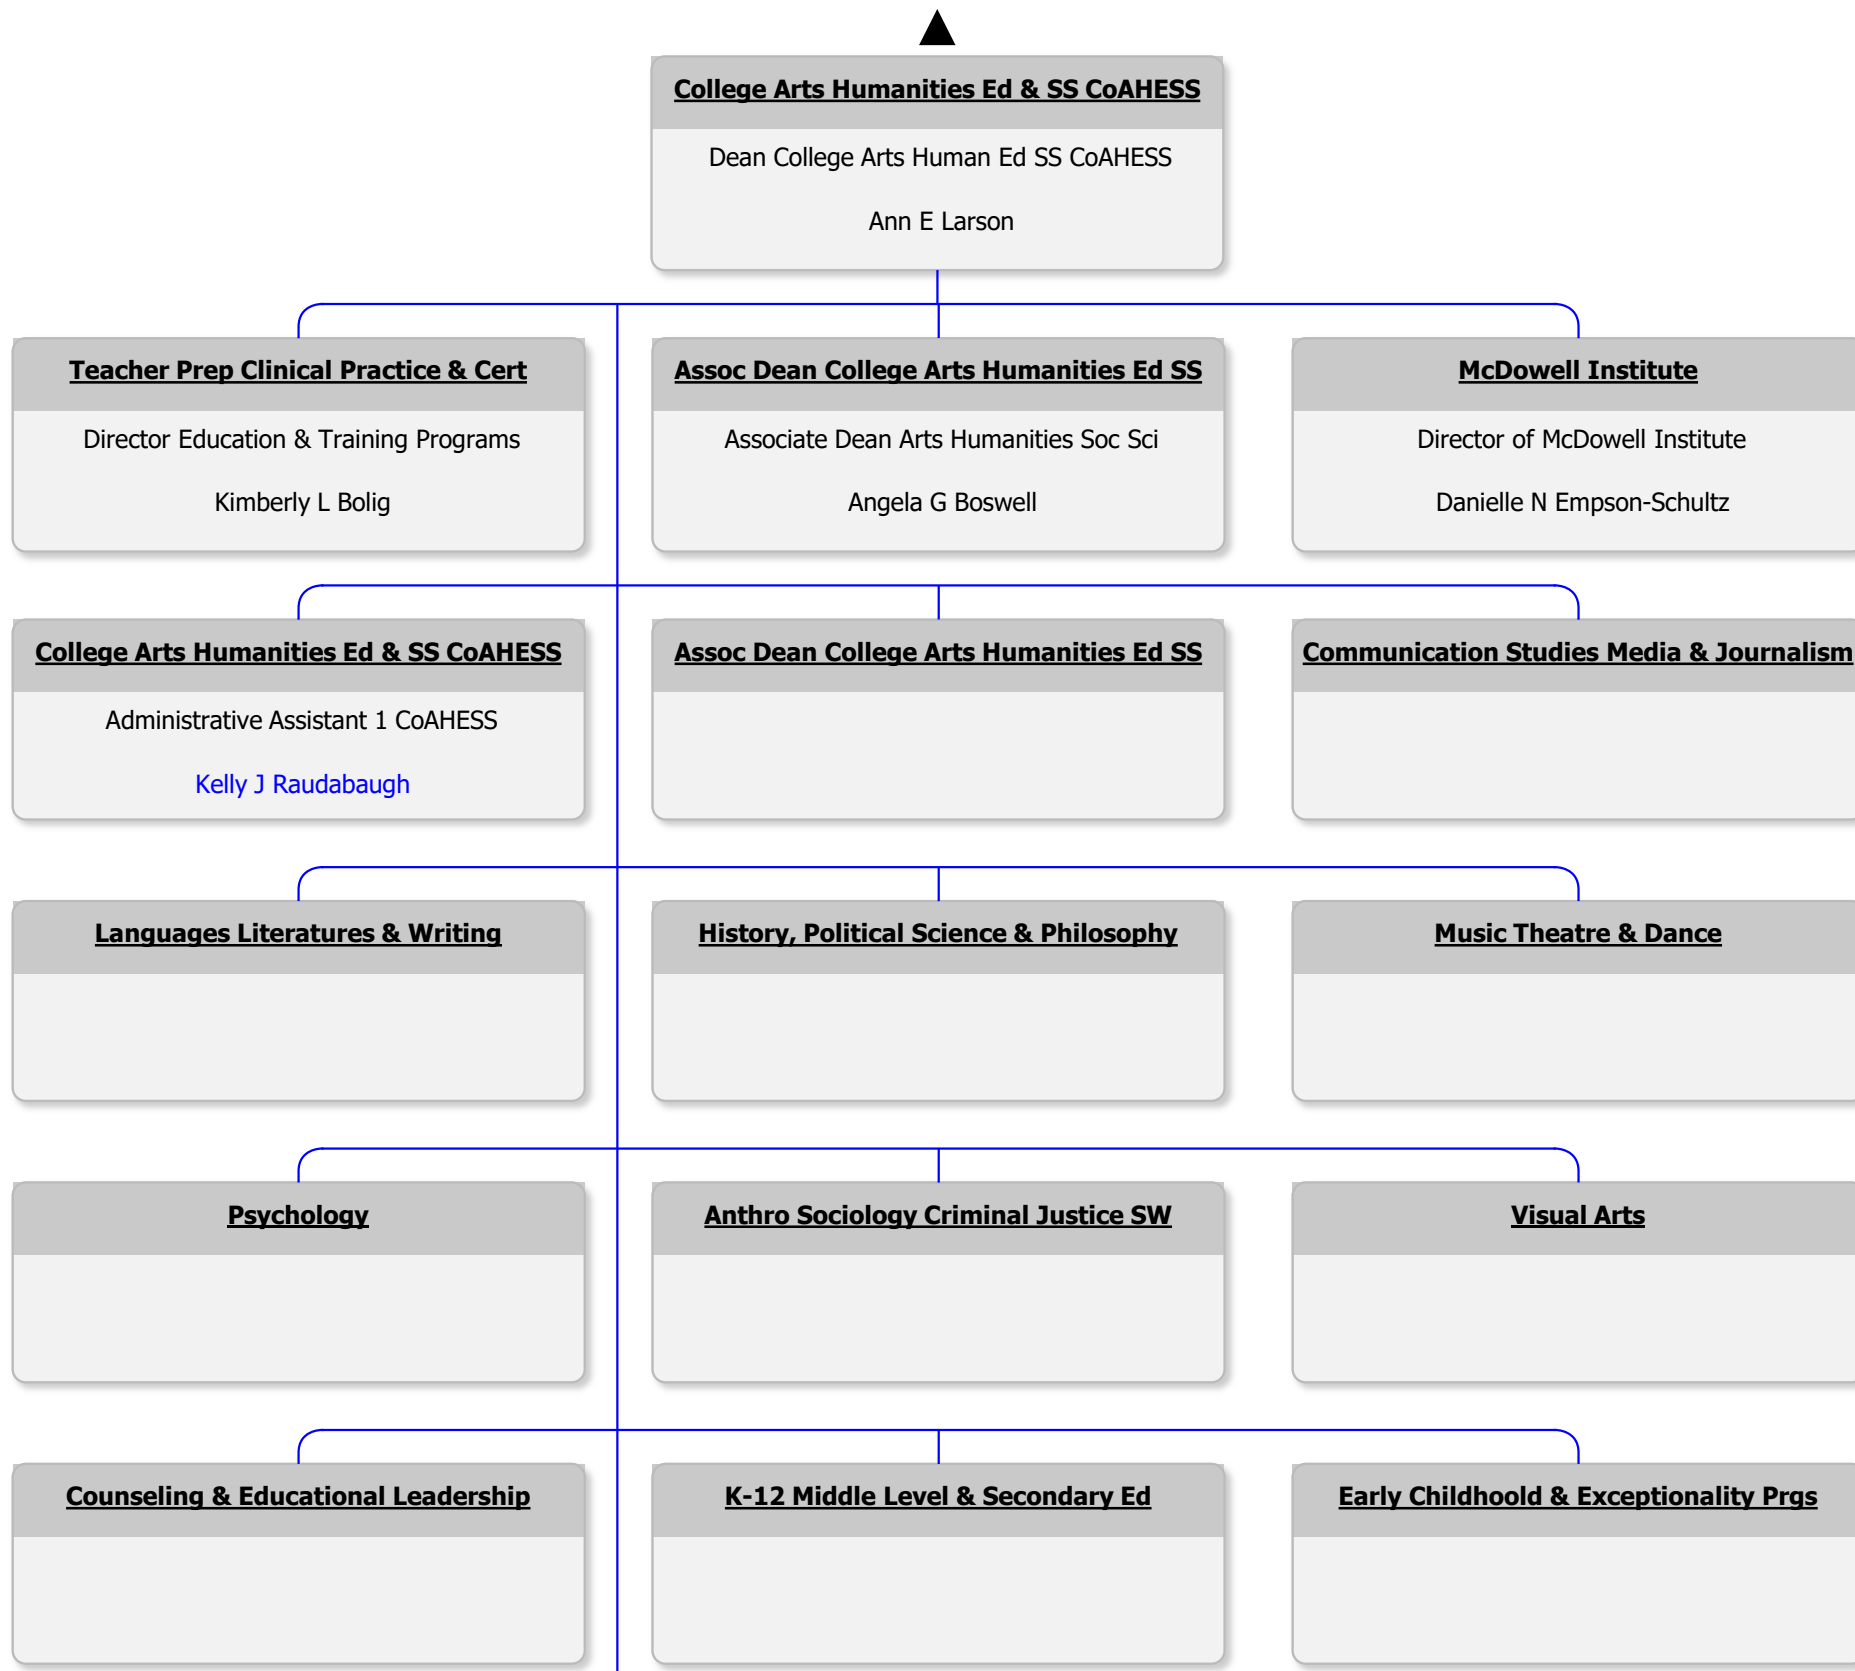

Commonwealth University of Pennsylvania

Chart

82_Commonwealth University of PA

View

Commonwealth University of Pennsylvania

Filter

Everyone

Academic Affairs Administrative Support
Senior Exec. Assoc. - Provost's Office
Melissa Marie Buck

Academic Affairs Administrative Support
TWOC Mgr 170/Administrative Assistant 1
[Andira C Dodge](#)

Compliance & Certification