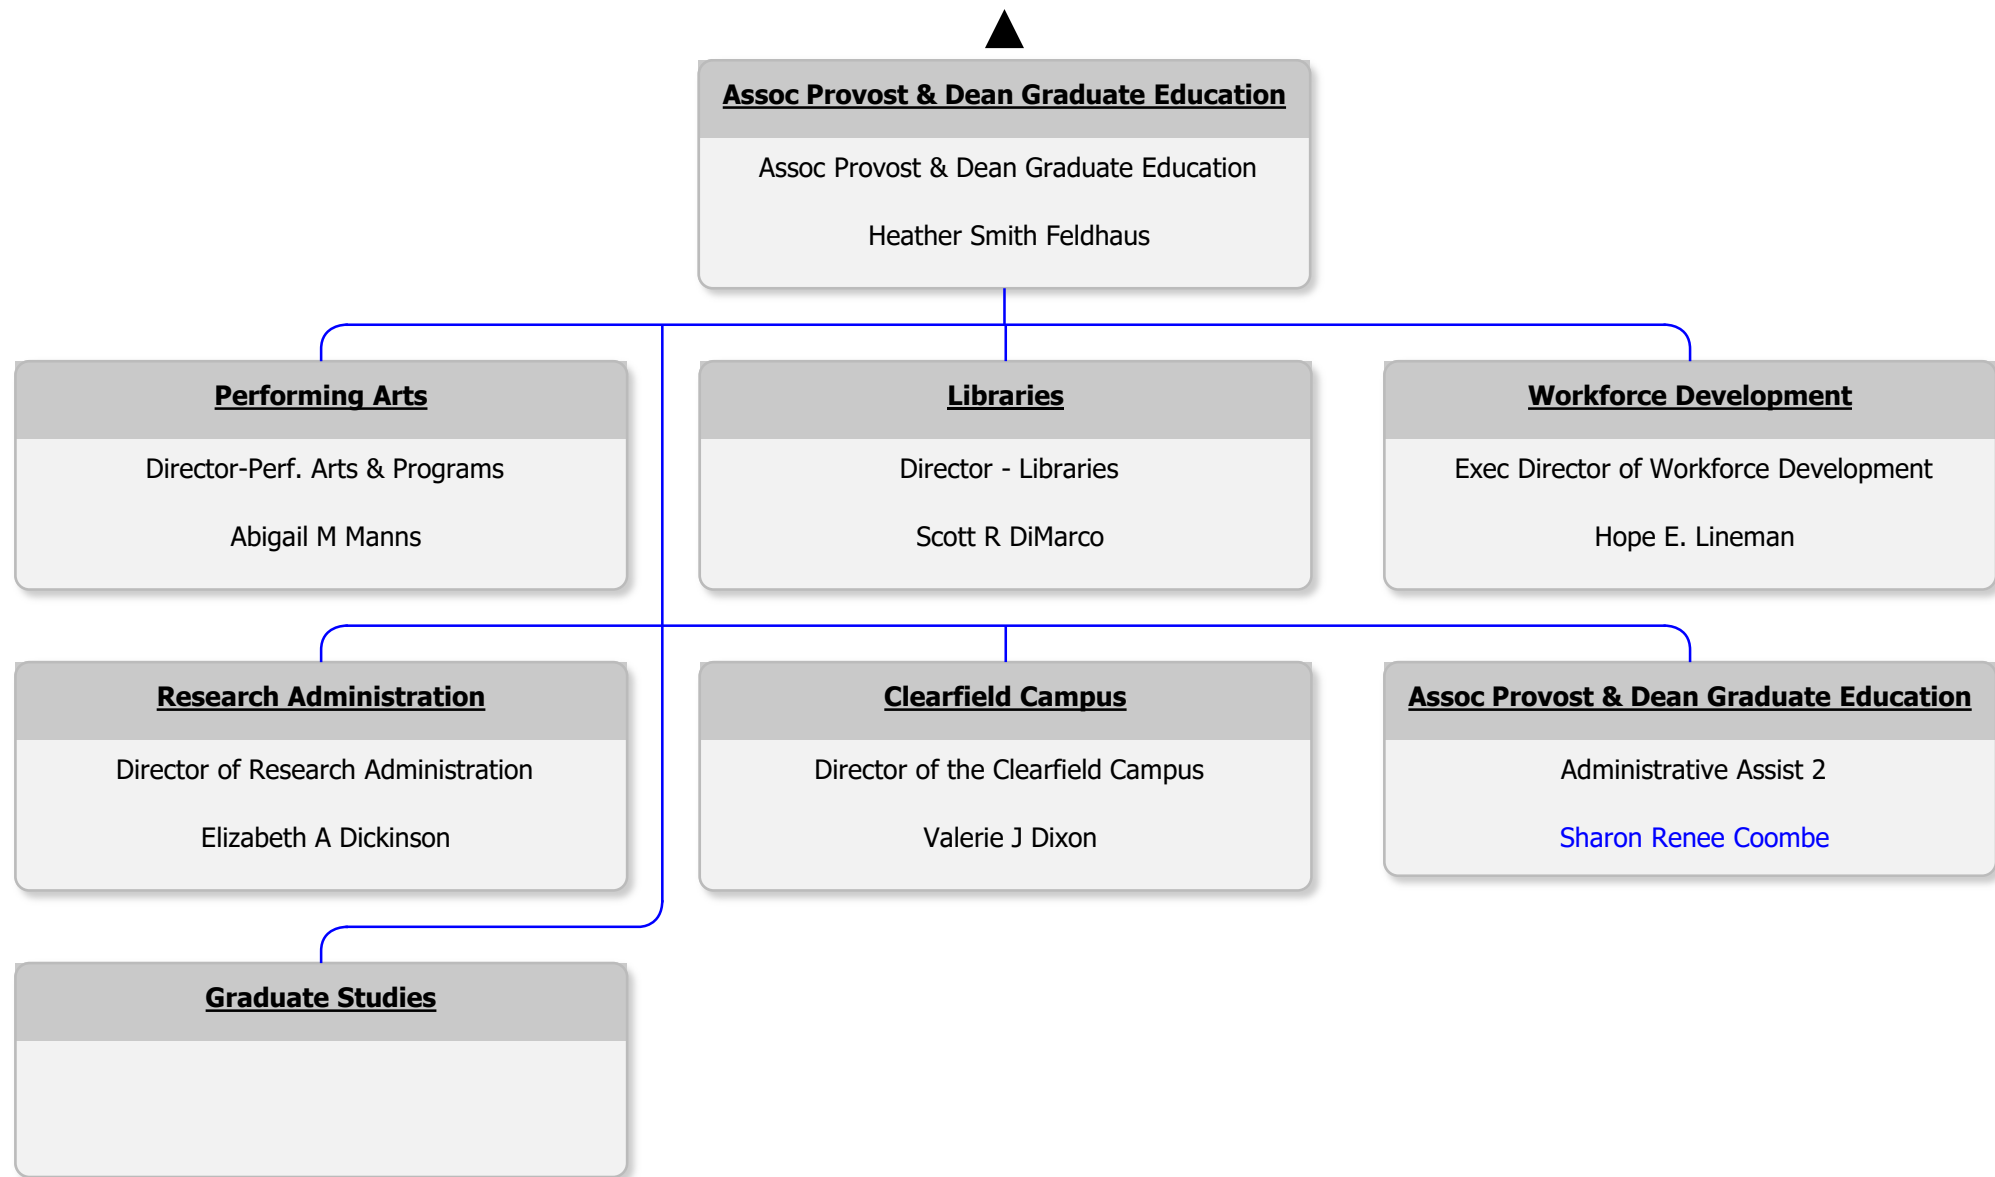

Commonwealth University of Pennsylvania

Chart

82_Commonwealth University of PA

View

Commonwealth University of Pennsylvania

Filter

Everyone

Academic Affairs Administrative Support
Senior Exec. Assoc. - Provost's Office
Melissa Marie Buck

Academic Affairs Administrative Support
TWOC Mgr 170/Administrative Assistant 1
[Andira C Dodge](#)

Compliance & Certification