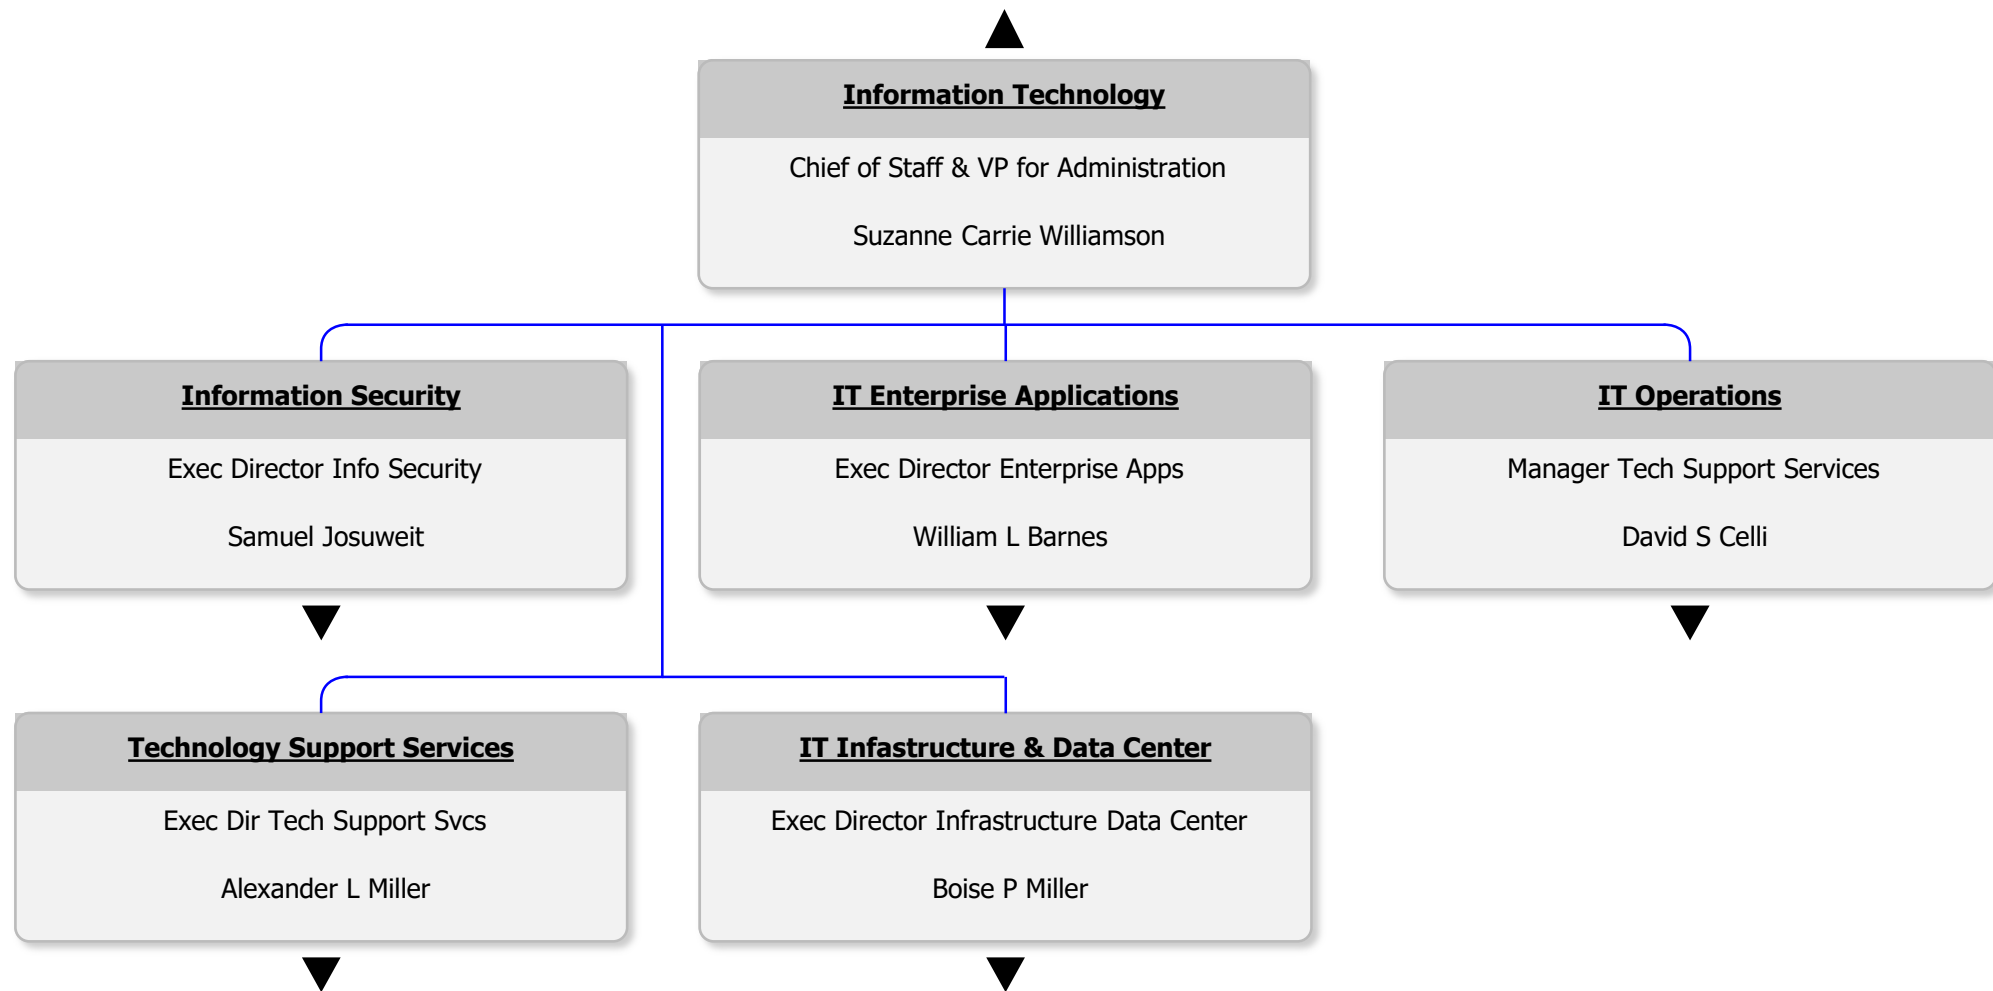

Commonwealth University of Pennsylvania

Chart

82_Commonwealth University of PA

View

Commonwealth University of Pennsylvania

Filter

Everyone

Academic Affairs Administrative Support
Senior Exec. Assoc. - Provost's Office
Melissa Marie Buck

Academic Affairs Administrative Support
TWOC Mgr 170/Administrative Assistant 1
[Andira C Dodge](#)

Compliance & Certification