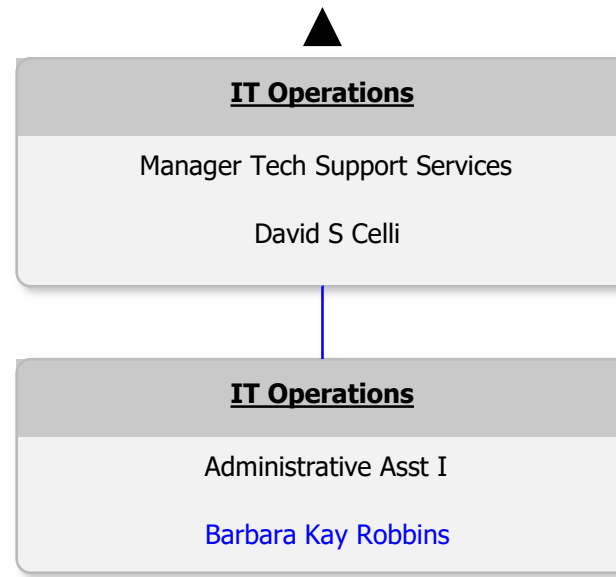

Commonwealth University of Pennsylvania

Chart

82_Commonwealth University of PA

View

Commonwealth University of Pennsylvania

Filter

Everyone

Academic Affairs Administrative Support
Senior Exec. Assoc. - Provost's Office
Melissa Marie Buck

Academic Affairs Administrative Support
TWOC Mgr 170/Administrative Assistant 1
[Andira C Dodge](#)

Compliance & Certification