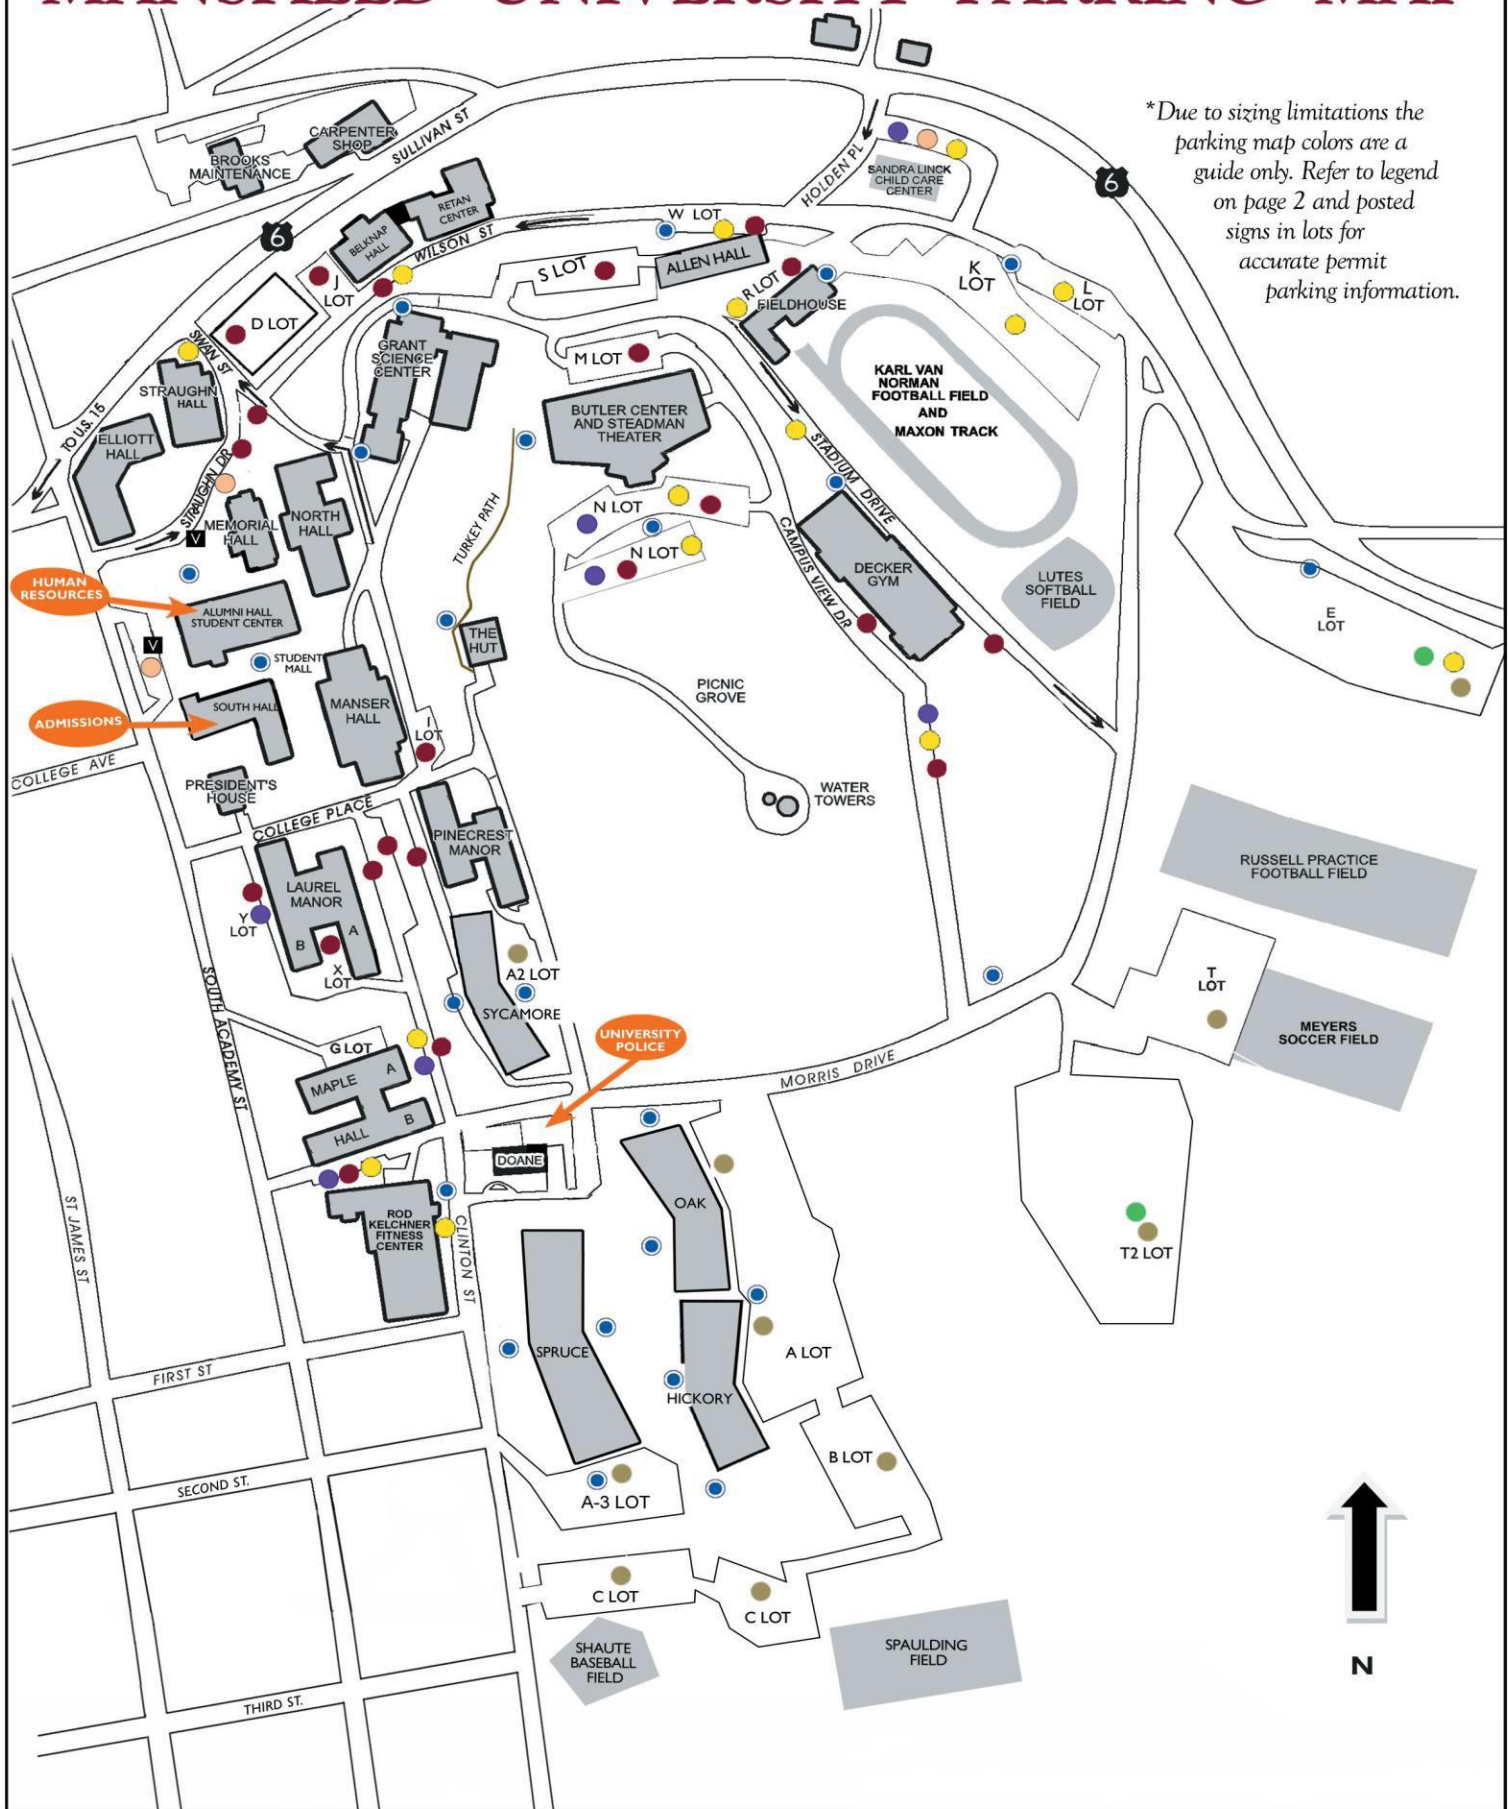

MANSFIELD UNIVERSITY PARKING MAP

*Due to sizing limitations the parking map colors are a guide only. Refer to legend on page 2 and posted signs in lots for accurate permit parking information.