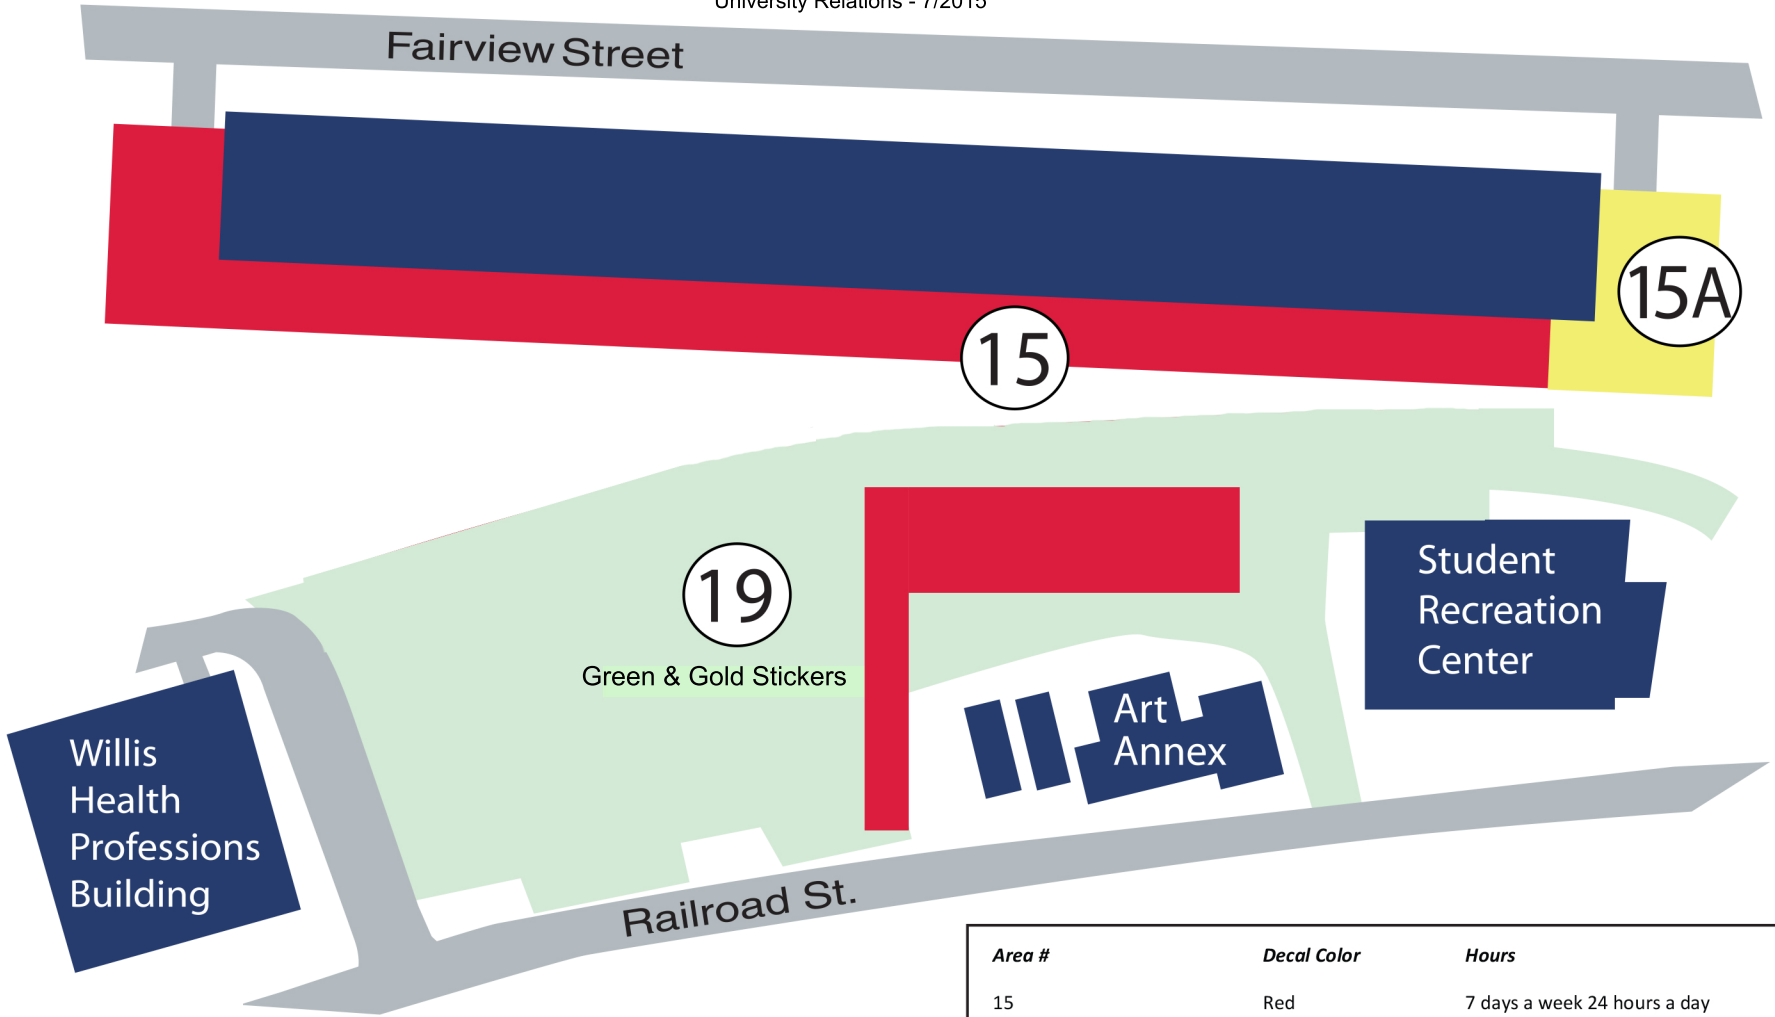

# Lock Haven University

## Lower Campus - Resident Parking Areas

Produced by the LHU offices of Public Safety and University Relations - 7/2015

Area #	Decal Color	Hours
15	Red	7 days a week 24 hours a day
15A	Gold	7 am – 5 pm Monday – Friday
19	Gold	7 am – 5 pm Monday – Friday
19	Green	7 am – 5 pm Monday – Friday 12 mid – 5 am Monday – Friday Lot Closed