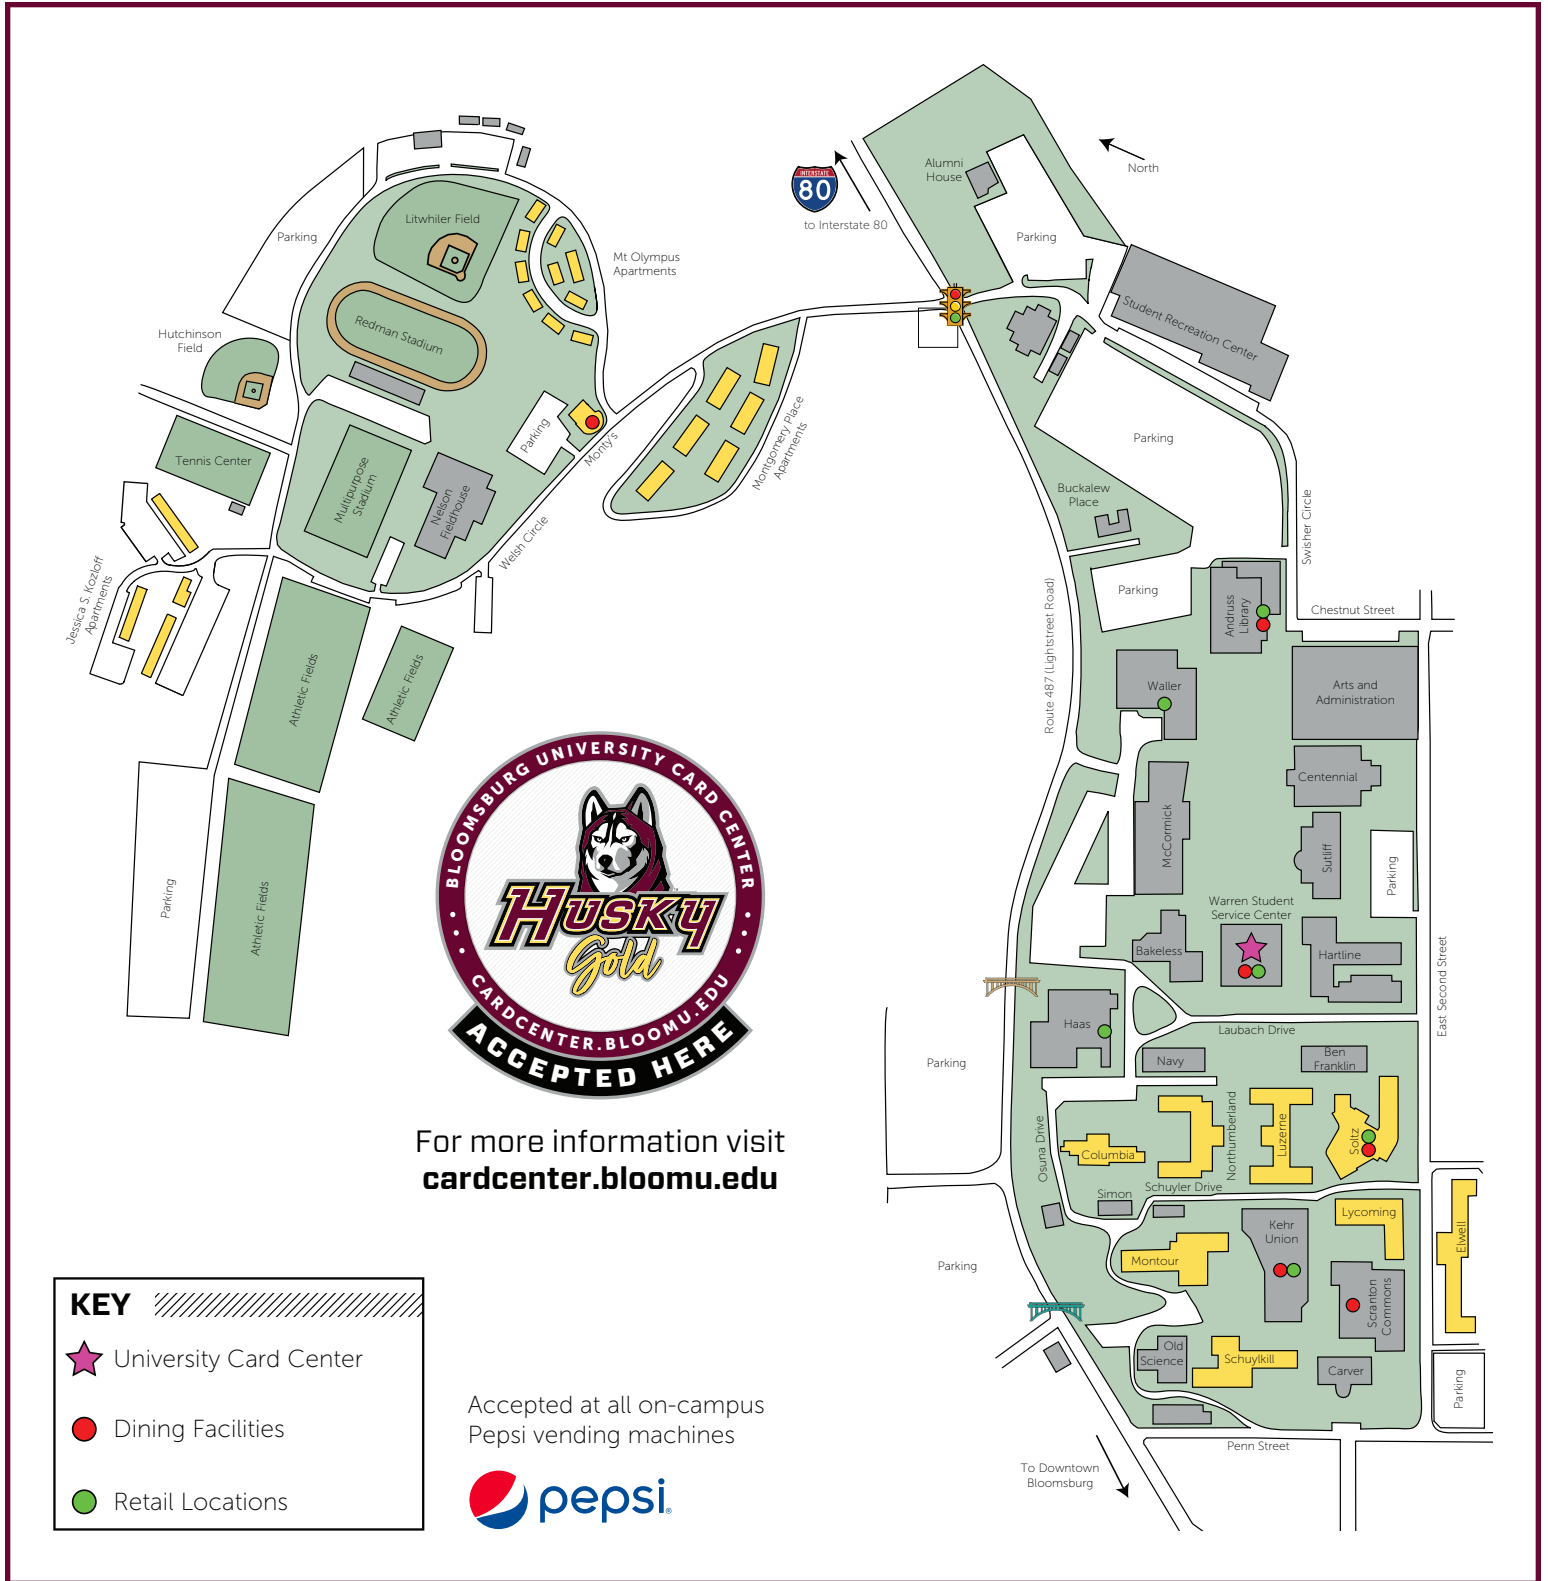

# HUSKY GOLD

Husky Gold is accepted throughout campus at dining, retail and service locations and provides the university community with fast, convenient transactions when making purchases.

For more information visit [cardcenter.bloomu.edu](http://cardcenter.bloomu.edu)

- KEY**
-  University Card Center
  -  Dining Facilities
  -  Retail Locations

Accepted at all on-campus Pepsi vending machines