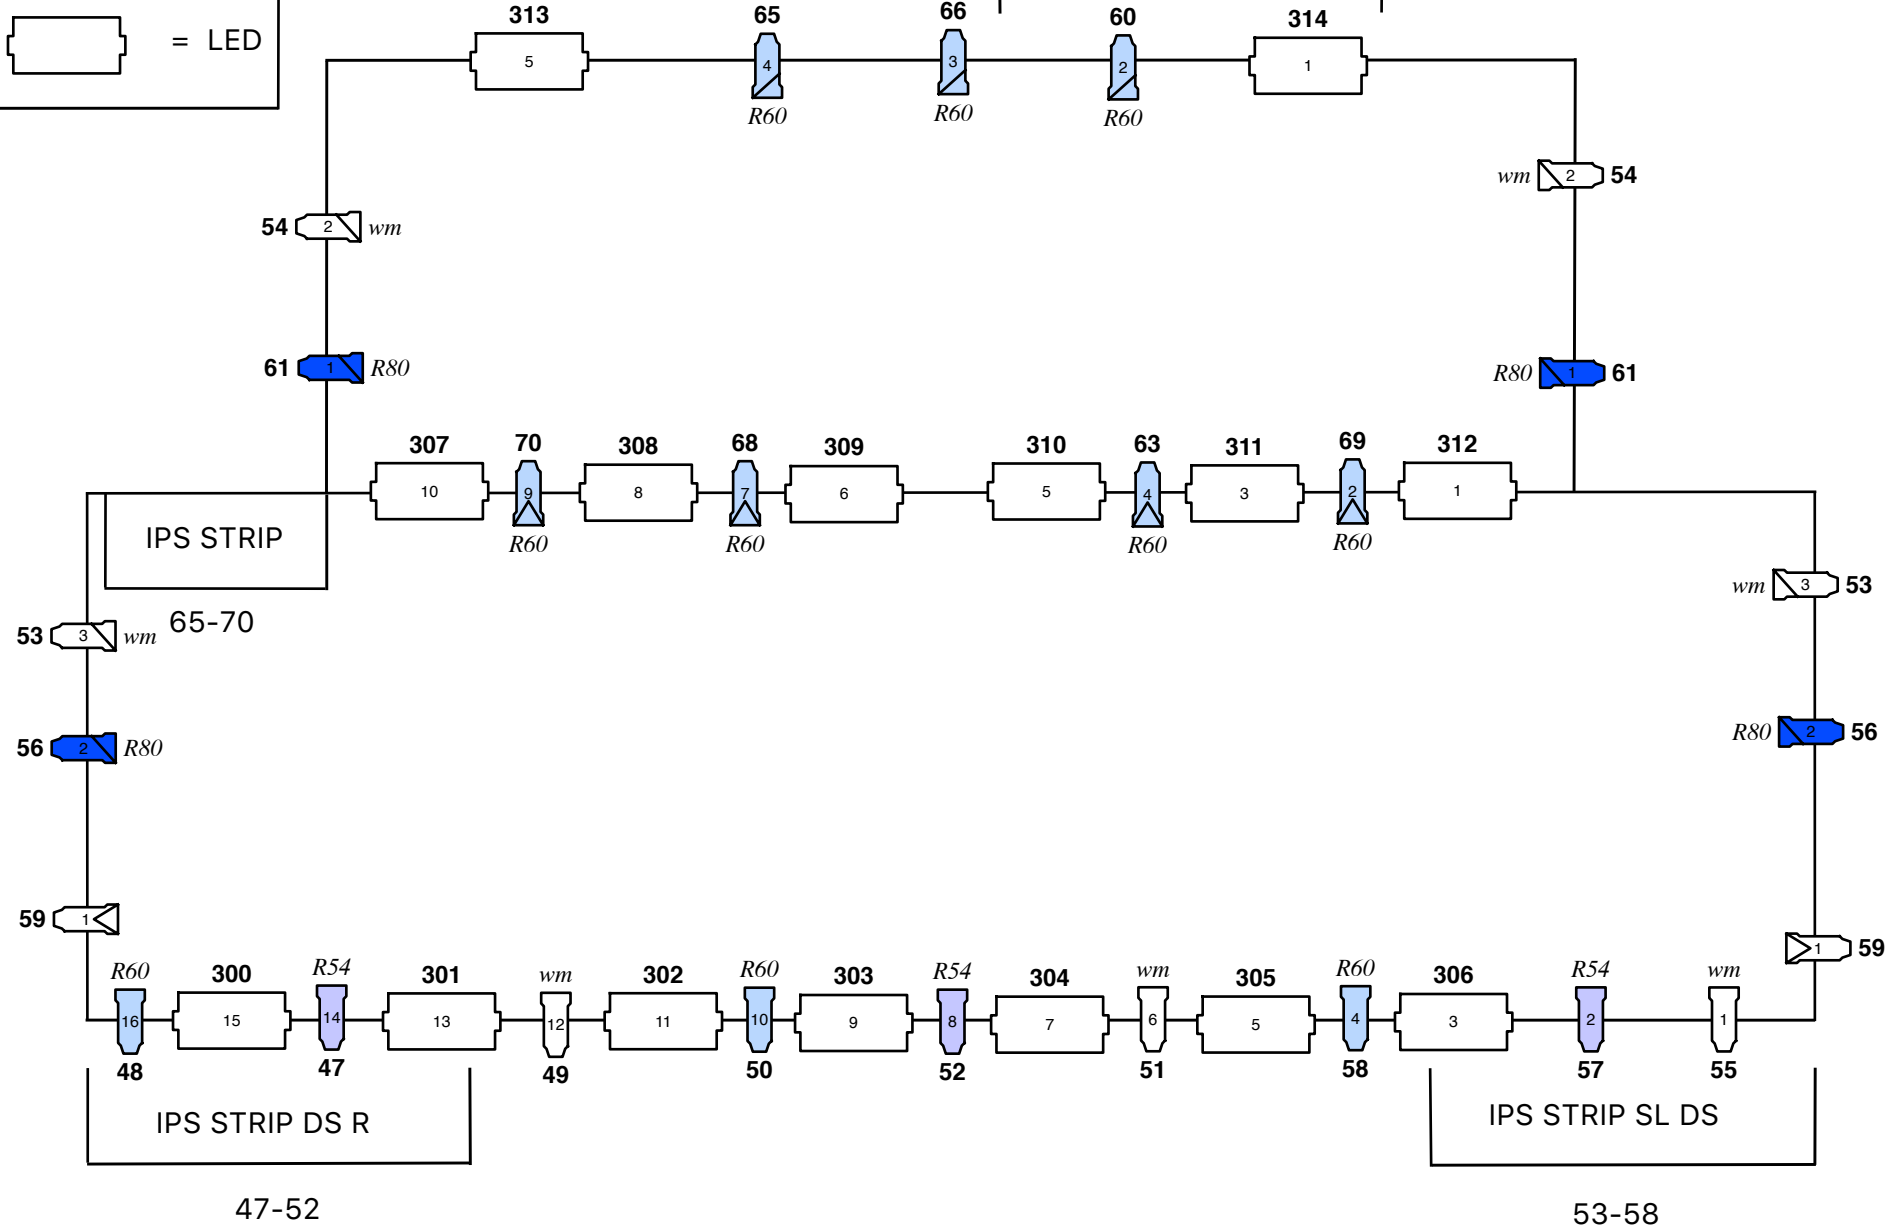

K.S. Gross Auditorium On Stage Light Plot

59-64

IPS STRIP US CENTER

INST. KEY:

 = S4 Jr 26

 = S4 Jr 36

 = S4 Jr 50

 = LED

47-52

53-58